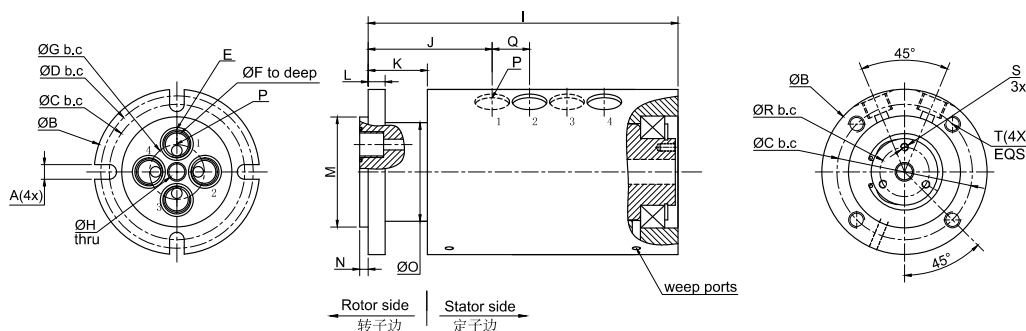

### MGP41-ID12-VC

MCGP:紧凑型多功能旋转接头

4: 4进4出

1: 接口尺寸, 1=G1/8", 2=G1/4", 3=G3/8"  
4=G1/2", 5=G5/8", 6=G3/4", 8=G1", 10=G(1+1/4")

ID12: 内孔12mm

产品等级代号  
VC 通用级产品等级  
VD 工业级产品等级  
默认省略=VC通用级产品等级

MGP4 (多功能旋转接头) 尺寸图

Size	MGP41	MGP41-ID12	MGP42	MGP42-ID19	MGP43	MGP43-ID19	MGP44	MGP44-ID19	MGP46	MGP47
A	7.14mm	7.14mm	7.14mm	9.0mm	9.0mm	9.0mm	9.0mm	9.0mm	11.00mm	13.49mm
B	68.28mm	74.60mm	80.95mm	95.25mm	98.43mm	106.35mm	107.95mm	125.4mm	131.75mm	182.55mm
C	53.98mm	60.33mm	69.85mm	82.55mm	82.55mm	92.08mm	92.08mm	104.78mm	114.30mm	152.40mm
D	63.50mm	69.85mm	74.60mm	87.3mm	90.47mm	98.43mm	100.00mm	117.48mm	122.22mm	165.10mm
E	2-015 O-Ring [14.00mm]	2-015 O-Ring [14.00mm]	2-017 O-Ring [17.17mm]	2-017 O-Ring [17.17mm]	2-019 O-Ring [20.35mm]	2-019 O-Ring [20.35mm]	2-023 O-Ring [26.70mm]	2-023 O-Ring [26.70mm]	2-028 O-Ring [31.47mm]	2-028 O-Ring [37.77mm]
F	4.0mm	4.0mm	6.4mm	6.4mm	9.5mm	9.5mm	12.7mm	12.7mm	19.05mm	25.40mm
G	26.97mm	33.32mm	34.93mm	44.45mm	38.10mm	47.63mm	44.5mm	57.15mm	53.98mm	76.2mm
H	N/A	12.7mm	N/A	19.05mm	N/A	19.05mm	N/A	19.05mm	N/A	25.4
I	119.3mm	120.3mm	155.4mm	160.7mm	177.3mm	187.2mm	209.5mm	218.2mm	247.1mm	268.4mm
J	50.6mm	51.6mm	58.4mm	63.6mm	66.8mm	67.2mm	75.5mm	81.5mm	86.1mm	111.1mm
K	25.4mm	25.4mm	25.4mm	28.5mm	30.1mm	28.5mm	34.9mm	42.8mm	38.1mm	57.2mm
L	6.35mm	6.35mm	6.35mm	7.92mm	7.92mm	7.92mm	9.53mm	11.10mm	11.10mm	15.88mm
M	47.63mm	55.55mm	60.33mm	69.85mm	66.68mm	76.2mm	79.38mm	92.1mm	95.25mm	117.48mm
N	3.18mm	3.18mm	3.18mm	3.18mm	3.18mm	3.18mm	4.75mm	4.75mm	4.75mm	4.75mm
O	44.5mm	46.0mm	55.9mm	63.5mm	65.4mm	72.1mm	74.2mm	88.9mm	87.6mm	133.4mm
P	G1/8"	G1/8"	G1/4"	G1/4"	G3/8"	G3/8"	G1/2"	G1/2"	G3/4"	G1"
Q	14mm	14mm	21.03mm	21.03mm	24.13mm	26.16mm	30.12mm	30.12mm	36.93mm	45.57mm
R	N/A	18.5	N/A	34.90mm	N/A	34.90mm	N/A	34.90mm	N/A	34.90mm
S	N/A	M3x0.5	N/A	M5x0.8	N/A	M5x0.8	N/A	M5x0.8	N/A	M5x0.8
T	M6x1.0	M6x1.0	M6x1.0	M8x1.25	M8x1.25	M8x1.25	M8x1.25	M8x1.25	M8x1.25	M12x1.75